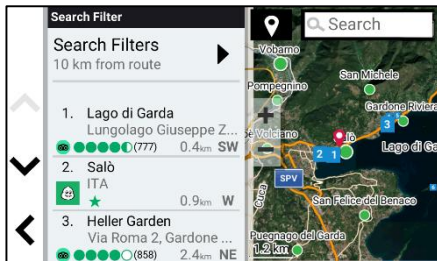

TRENDY PLACES™