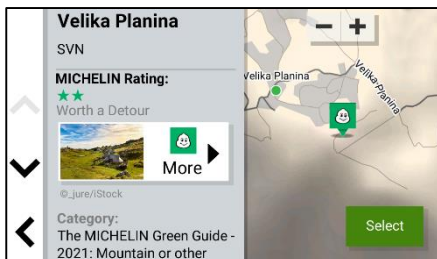

TRENDY PLACES™

LOCAL SPOTS™

ROADTRIP ROUTES™

MICHELIN® THE GREEN GUIDE

TRIPADVISOR®

DETAILED CAMPSITE INFORMATION

PRODUCT COMPARISON:

	CamperVan	Camper 780	Camper 785	Camper 890	Camper 1090
					
Display size	6.95" edge-to-edge	6.95" edge-to-edge	7"	8" edge-to-edge	10" edge-to-edge
Display resolution	1024 x 600 pixels	1024 x 600 pixels	1024 x 600 pixels	1280 x 800 pixels	1280 x 800 pixels
Included mounting options	Suction cup mount	Suction cup mount	Powered magnetic mount with video-in port	Powered magnetic mount with video-in port and heavy duty suction cup; Screw Down Mount; 1" ball adapter with AMPS plate	Powered magnetic mount with video-in port and heavy duty suction cup; Screw Down Mount; 1" ball adapter with AMPS plate
Landscape/portrait view	Landscape	Landscape	Landscape	Landscape and Portrait	Landscape and Portrait
Custom Camper routing (based on Camper size & weight)		•	•	•	•
Trendy Places™	•				
Roadtrips Route™	•				
Local Spots™	•				
Michelin® The Green Guide	•				
Tripadvisor® traveller ratings	•	•	•	•	•
Directory of Motorhome Campsites from ACSI™ Campercontact™ and Trailer's PARK™	•	•	•	•	•
iOverlander™	•			•	•
Driver alerts (speed limits, fatigue warnings, etc)	•	•	•	•	•
Elevation profile	•	•	•	•	•
Built-in Wi-Fi® for easy map & software updates	•	•	•	•	•
Access live fuel prices, traffic and weather via Garmin Drive™ app ¹	•	• (no Fuel)	• (no Fuel)	•	•
Voice control	"Ok Garmin" voice assistant	Basic "voice command"	Basic "voice command"	"Ok Garmin" voice assistant	"Ok Garmin" voice assistant
Works with backup cameras ³	BC™ 30 and BC™ 40	BC™ 30 and BC™ 40	BC 35 or other compatible third-party backup cameras	BC 35 or other compatible third-party backup cameras	BC 35 or other compatible third-party backup cameras
Bluetooth® hands-free calling ²	•	•	•	•	•
Smart notifications ²	•	•	•	•	•
Up ahead with road signs	•	•	•	•	•
Route shaping through preferred cities and streets	•	•	•	•	•
Detailed maps of full Europe and additional map regions as free download	Europe only	Europe only	Europe only	•	•
Built-in dash cam			•		
Easy trip planning with GPX file sharing	•			•	•
Digital traffic		• (MT-D version)	•	• (MT-D version)	• (MT-D version)
Features USB port on back of Camper device to power select Garmin Dash Cam™ (sold separately)				•	•