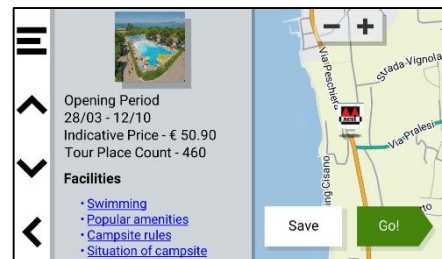

DETAILED CAMPSITE INFORMATION