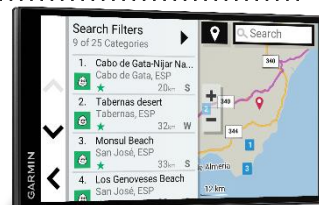

PRODUCT OVERVIEW:

Experience the everyday adventure with CamperVan. Designed for road trips in smaller vans, this 6.95" sat-nav points out attractions along the way with Trendy Places™ and Local Spots™ plus Tripadvisor® traveller ratings and top-rated Michelin® locations, featuring pictures, descriptions and more. Preloaded directories from ACSi™, Campercontact™ and Trailer's PARK™ let you go beyond the campground to find the best places to stop. Even use Roadtrip Routes™ to generate more adventurous routes. And Garmin Voice Assistant lets you control the sat-nav while keeping your hands on the wheel. When paired with the Garmin Drive™ app on your compatible phone, you can even tap into live traffic, weather and fuel prices on the fly. Skip the planning and just go.